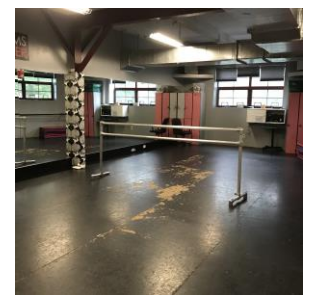

Studio 3:

Sprung Wood
38 feet wide X
20 feet deep
Portable Aluminum Barres

***Full Studio (all rooms) rentals are available, at a four hour minimum for $500 which includes light cleaning afterward.

****Full Day Rentals are possible as available. Please ask about availability and pricing.