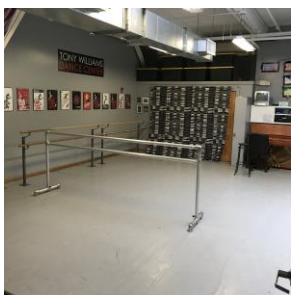

### Studio 1:

Sprung Marley  
30 feet wide X  
22 feet deep  
Portable Aluminum Barres