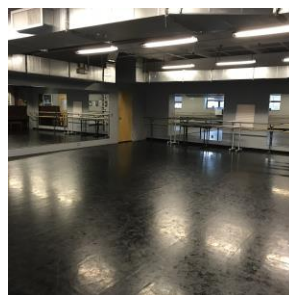

Studio 3:

Sprung Wood
38 feet wide X
20 feet deep
Portable Aluminum Barres

***Full Studio (all rooms) rentals are available, at a four hour minimum for $500 which includes light cleaning afterward.

****Full Day Rentals are possible as available. Please ask about availability and pricing.